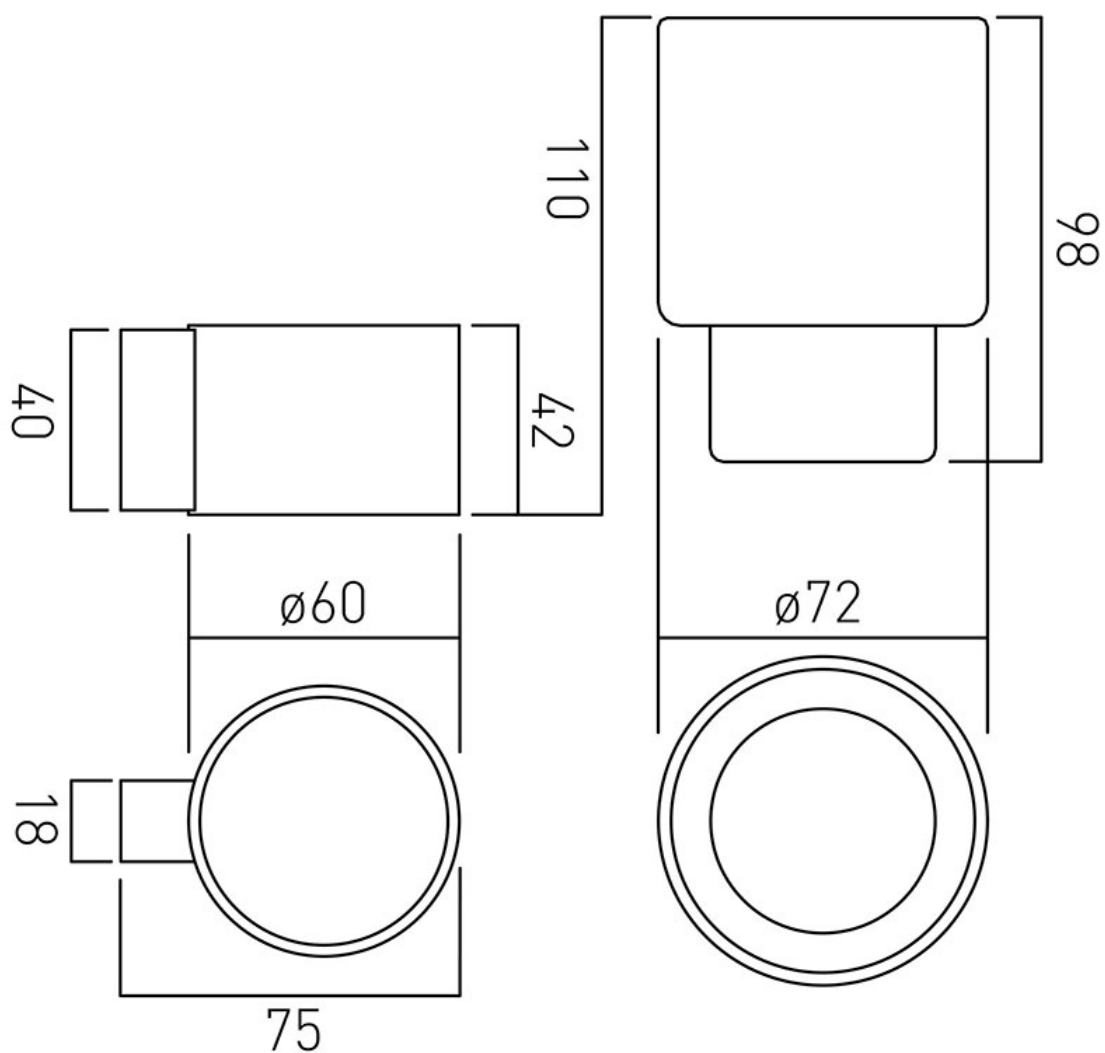

SPECIFICATION SHEET

COLLECTION: INFINITY

PRODUCT CODE: INF-183-C/P

DESCRIPTION:

infinity frosted glass tumbler and holder wall mounted

FINISH:

Chrome

FLOW REGULATOR:

N

tel: 01934 744466
email: sales@vado.com
www.vado.com

where inspiration flows
taps | showering | accessories

TECHNICAL DRAWING

COLLECTION: INFINITY

PRODUCT CODE: INF-183-C/P

tel: 01934 744466
email: sales@vado.com
www.vado.com