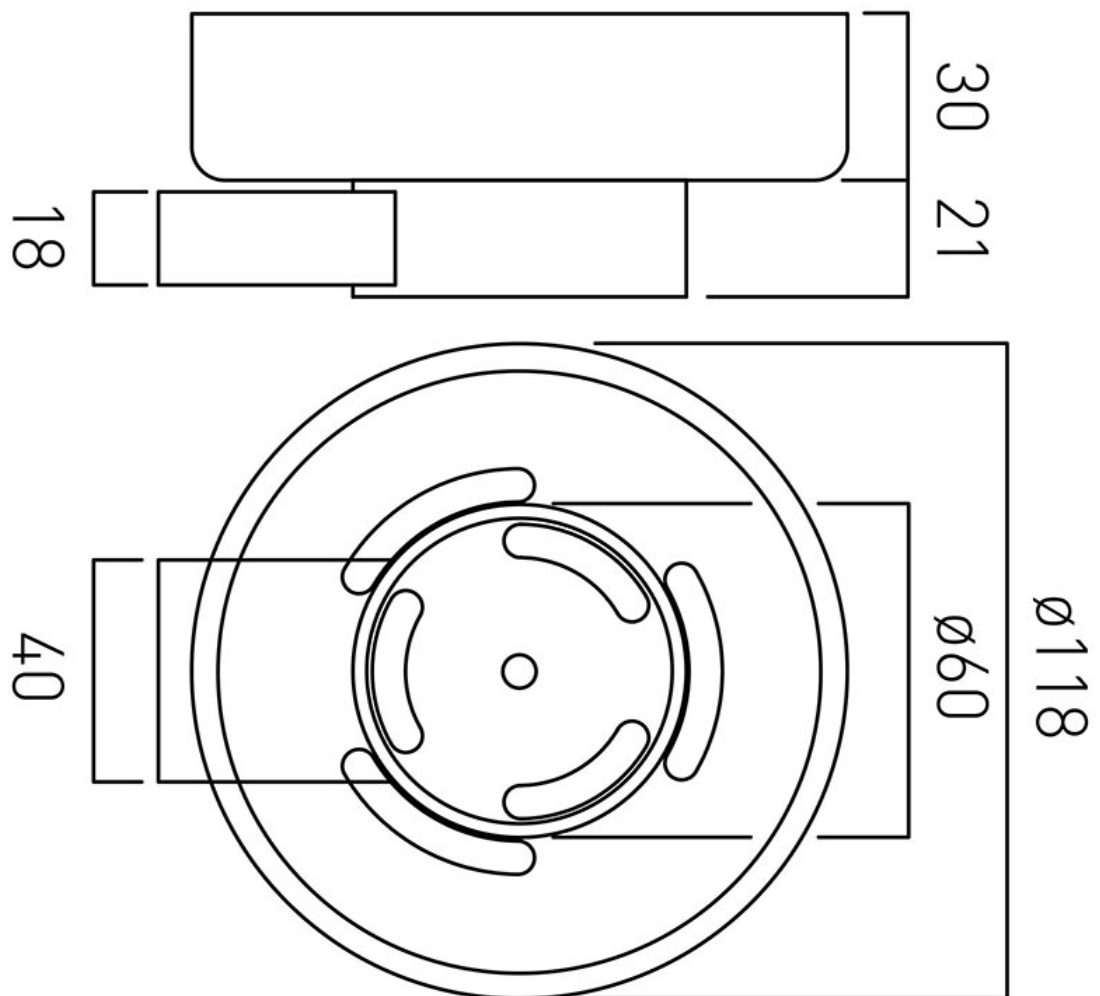

SPECIFICATION SHEET

COLLECTION: INFINITY

PRODUCT CODE: INF-182-C/P

DESCRIPTION:

infinity frosted glass soap dish and holder wall mounted

FINISH:

Chrome

FLOW REGULATOR:

N

tel: 01934 744466
email: sales@vado.com
www.vado.com

where inspiration flows
taps | showering | accessories

TECHNICAL DRAWING

COLLECTION: INFINITY

PRODUCT CODE: INF-182-C/P

tel: 01934 744466
email: sales@vado.com
www.vado.com