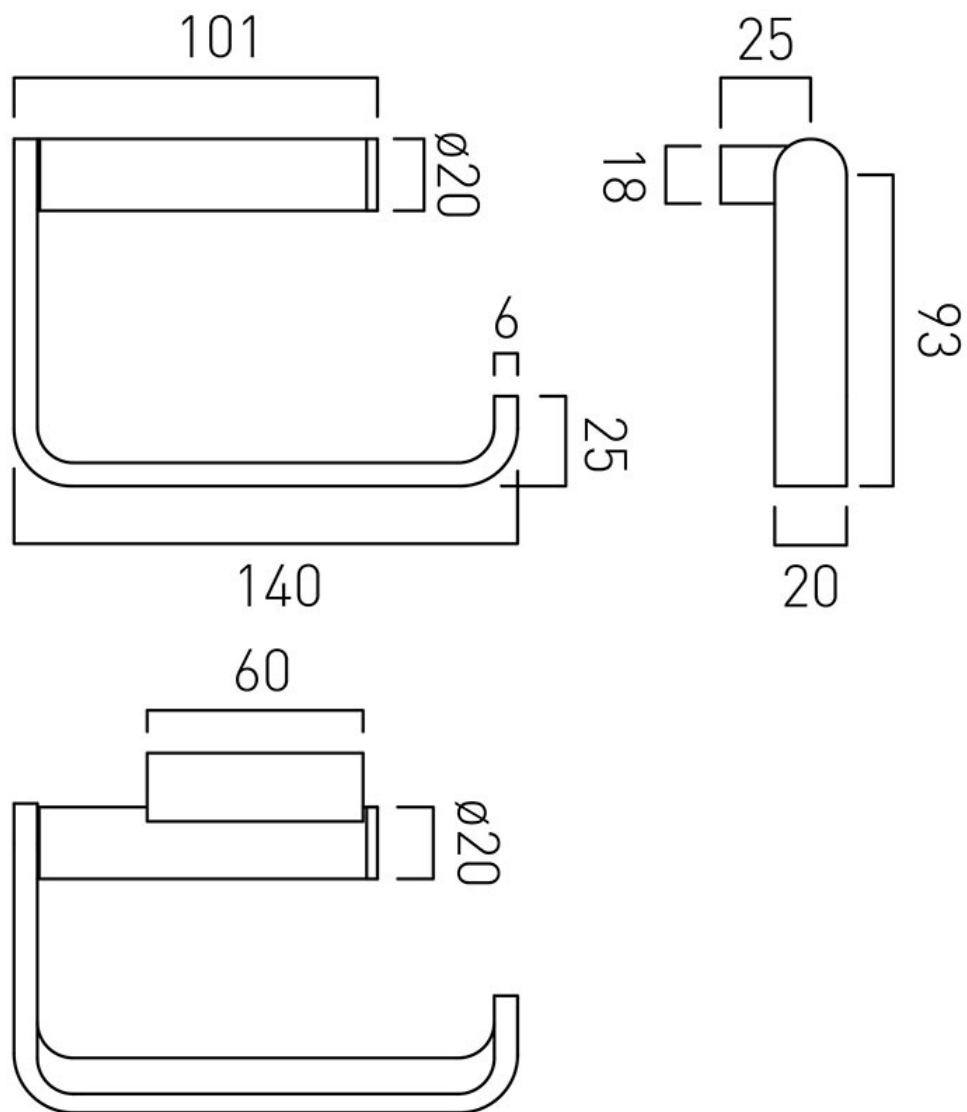


SPECIFICATION SHEET

COLLECTION: INFINITY

PRODUCT CODE: INF-180-C/P

DESCRIPTION:

infinity paper holder wall mounted

FINISH:

Chrome

FLOW REGULATOR:

N

tel: 01934 744466
email: sales@vado.com
www.vado.com

where inspiration flows
taps | showering | accessories

TECHNICAL DRAWING

COLLECTION: INFINITY

PRODUCT CODE: INF-180-C/P

tel: 01934 744466
email: sales@vado.com
www.vado.com