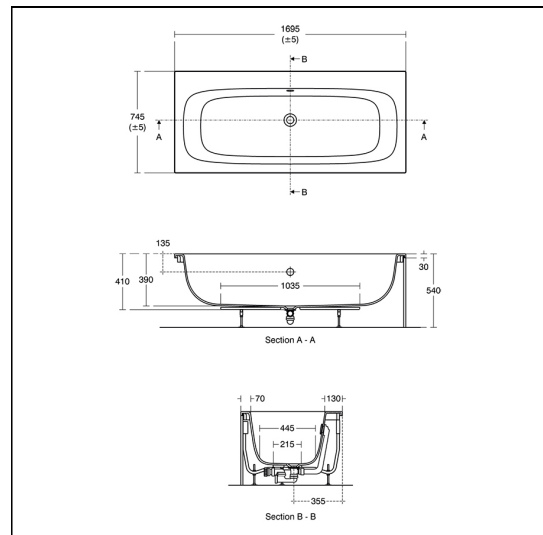

i.life 170cm x 75cm Double-Ended Idealform Water Saving Bath

ILLUSTRATED

- **T5316** i.life 170cm x 75cm double-ended idealform water saving bath with no tapholes
- **BD264** Ceraplan dual control bath filler
- **E3194** Unilux 170cm front panel
- **E3195** Unilux 75cm end panel
- **S8970** Trap 1½" plastic P with 75mm seal, multi-purpose outlet suitable for plastic and BS copper pipe
- **E1486** Luxury bath pop-up waste and overflow
- **A5901** TMV thermostatic mixing valve, 22mm

OPTIONS

- **T4828** i.life Fixation Set

ILLUSTRATED PRODUCT DETAILS

Weights

- **T5316** 20.00 KG
- **BD264** 2.39 KG
- **E3194** 3.65 KG
- **E3195** 2.58 KG
- **S8970** 1.00 KG
- **A5901** 0.60 KG

Materials

- **T5316** Acrylic
- **BD264** Chrome Plated Brass
- **E3194** Acrylic
- **E3195** Acrylic
- **S8970** Plastic
- **E1486** Mixed Material
- **A5901** Chrome Plated Metal

Finishes

- **T5316** White (01)
- **BD264** Chrome (AA)
- **E3194** White (01)
- **E3195** White (01)
- **S8970** Neutral / No Finish (67)
- **E1486** Chrome (AA)
- **A5901** Chrome (AA)

Capacity

- **T5316** 139.0 litres (to overflow)

Designer

Palomba Serafini Associati

Standards

EN 198:2008. EN 14516

FEATURES