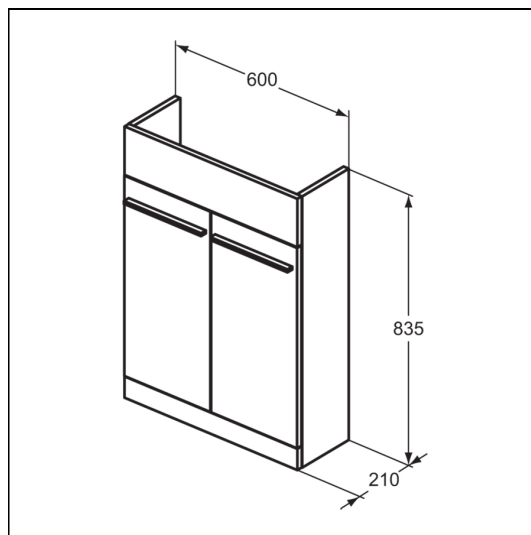

i.life S 60cm Compact Semi-Countertop Washbasin Unit

ILLUSTRATED

- **T5298** i.life 60cm compact semi-countertop washbasin unit with 2 doors
- **T5195** i.life S 50cm compact semi-countertop Washbasin, 1 taphole
- **EE230339** Space saving trap and waste pipe assembly for use with furniture basin units
- **T5325** i.life 27cm handle
- **T5300** i.life S 60cm compact worktop

OPTIONS

- **T5301** i.life S 120cm compact worktop

ILLUSTRATED PRODUCT DETAILS

Sizes

T5195 w:500 x d:360

Weights

T5195 10.64 KG

EE230339 0.10 KG

9

Materials

T5298 Mixed Material

T5195 Fine Fireclay

EE230339 Plastic

9

T5325 Mixed Material

T5300 Mixed Material

Finishes

T5298 Matt White (DU)

T5195 White (01)

EE230339 Neutral / No Finish (67)

T5325 Matt Black (XG)

T5300 Matt White (DU)

Capacity

T5195 5.10 litres

Designer

Palomba Serafini Associati