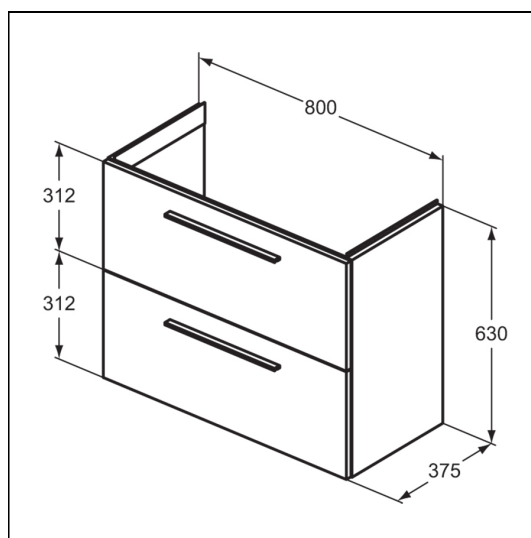

i.life S 80cm Compact Wall Hung Vanity Unit

ILLUSTRATED

- **T5295** i.life S 80cm compact wall hung vanity unit with 2 drawers
- **T4589** i.life S 80cm compact vanity washbasin, 1 taphole
- **E0157** Wall fixing set
- **BD246** Ceraplan single lever basin mixer, with click waste
- **EE230339** Space saving trap and waste pipe assembly for use with furniture basin units
- **T5326** i.life 36cm handle

ILLUSTRATED PRODUCT DETAILS

Sizes

T4589 w:810 x d:385

Weights

T4589 17.70 KG

E0157 0.16 KG

BD246 1.77 KG

EE23033 0.10 KG

9

Materials

T5295 Mixed Material

T4589 Vitreous China

E0157 Metal

BD246 Chrome Plated Brass

EE23033 Plastic

9

T5326 Mixed Material

Finishes

T5295 Matt White (DU)

T4589 White (01)

E0157 Neutral / No Finish (67)

BD246 Chrome (AA)

EE23033 Neutral / No Finish (67)

T5326 Silk Black (XG)

Capacity

T4589 7.85 litres

Flow rates

BD246 5 Litres per minute @ 3 bar pressure

Designer

Palomba Serafini Associati