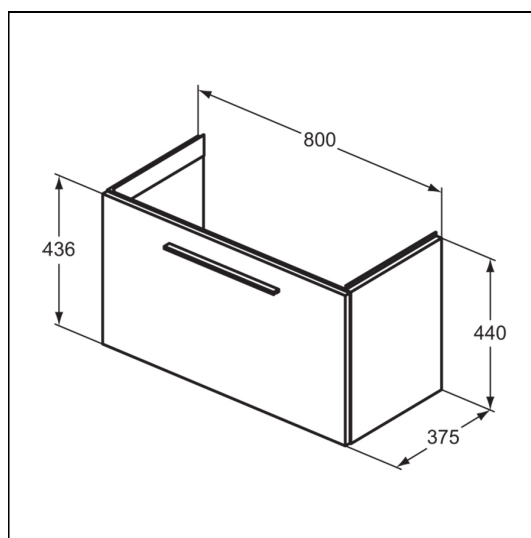

i.life S 80cm Compact Wall Hung Vanity Unit

ILLUSTRATED

- **T5294** i.life S 80cm compact wall hung vanity unit with 1 drawer
- **T4589** i.life S 80cm compact vanity washbasin, 1 taphole
- **E0157** Wall fixing set
- **BD246** Ceraplan single lever basin mixer, with click waste
- **EE230339** Space saving trap and waste pipe assembly for use with furniture basin units
- **T5326** i.life 36cm handle

ILLUSTRATED PRODUCT DETAILS

Sizes

T4589 w:810 x d:385

Weights

T4589 17.70 KG

E0157 0.16 KG

BD246 1.77 KG

EE23033 0.10 KG

9

Materials

T5294 Mixed Material

T4589 Vitreous China

E0157 Metal

BD246 Chrome Plated Brass

EE23033 Plastic

9

T5326 Mixed Material

Finishes

T5294 Matt White (DU)

T4589 White (01)

E0157 Neutral / No Finish (67)

BD246 Chrome (AA)

EE23033 Neutral / No Finish (67)

T5326 Silk Black (XG)

Capacity

T4589 7.85 litres

Flow rates

BD246 5 Litres per minute @ 3 bar pressure

Designer

Palomba Serafini Associati