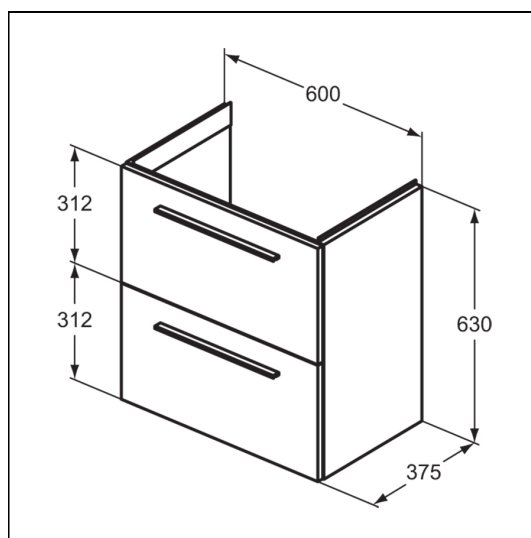

i.life 60cm Compact Wall Hung Vanity Unit

ILLUSTRATED

- **T5293** i.life 60cm compact wall hung vanity unit with 2 drawers
- **T4590** i.life 60cm compact vanity washbasin, 1 taphole
- **E0157** Wall fixing set
- **BD246** Ceraplan single lever basin mixer, with click waste
- **EE230339** Space saving trap and waste pipe assembly for use with furniture basin units
- **T5326** i.life 36cm handle

ILLUSTRATED PRODUCT DETAILS

Sizes

T4590 w:610 x d:385

Weights

T4590 13.80 KG

E0157 0.16 KG

BD246 1.77 KG

EE23033 0.10 KG

9

Materials

T5293 Mixed Material

T4590 Fine Fireclay

E0157 Metal

BD246 Chrome Plated Brass

EE23033 Plastic

9

T5326 Mixed Material

Finishes

T5293 Matt White (DU)

T4590 White (01)

E0157 Neutral / No Finish (67)

BD246 Chrome (AA)

EE23033 Neutral / No Finish (67)

T5326 Silk Black (XG)

Capacity

T4590 4.9 litres

Flow rates

BD246 5 Litres per minute @ 3 bar pressure

Designer

Palomba Serafini Associati