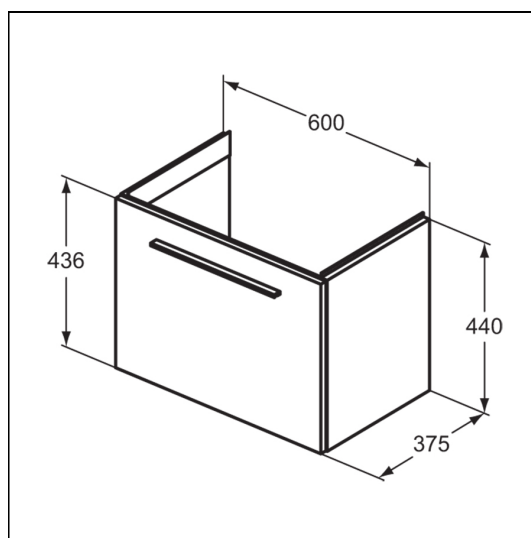

i.life S 60cm Compact Wall Hung Vanity unit

ILLUSTRATED

- **T5292** i.life S 60cm compact wall hung vanity unit with 1 drawer
- **T4590** i.life 60cm compact vanity washbasin, 1 taphole
- **E0157** Wall fixing set
- **BD246** Ceraplan single lever basin mixer, with click waste
- **EE230339** Space saving trap and waste pipe assembly for use with furniture basin units
- **T5326** i.life 36cm handle

ILLUSTRATED PRODUCT DETAILS

Sizes

T4590 w:610 x d:385

Weights

T4590 13.80 KG

E0157 0.16 KG

BD246 1.77 KG

EE23033 0.10 KG

9

Materials

T5292 Mixed Material

T4590 Fine Fireclay

E0157 Metal

BD246 Chrome Plated Brass

EE23033 Plastic

9

T5326 Mixed Material

Finishes

T5292 Matt White (DU)

T4590 White (01)

E0157 Neutral / No Finish (67)

BD246 Chrome (AA)

EE23033 Neutral / No Finish (67)

T5326 Silk Black (XG)

Capacity

T4590 4.9 litres

Flow rates

BD246 5 Litres per minute @ 3 bar pressure

Designer

Palomba Serafini Associati