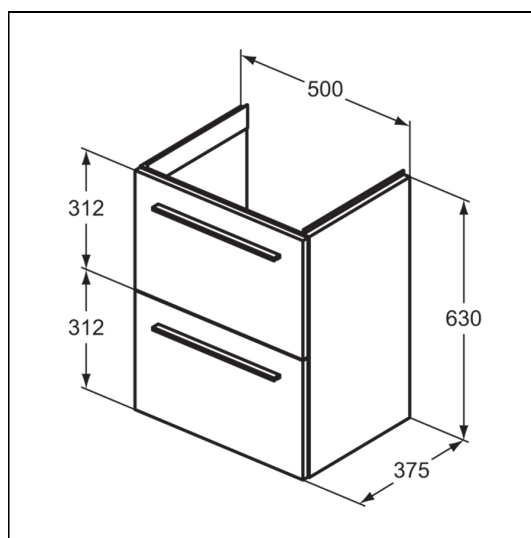

i.life S 50cm Compact Wall Hung Vanity Unit

ILLUSTRATED

- **T5291** i.life S 50cm compact wall hung vanity unit with 2 drawers
- **T4591** i.life S 50cm compact vanity washbasin, 1 taphole
- **E0157** Wall fixing set
- **BD246** Ceraplan single lever basin mixer, with click waste
- **EE230339** Space saving trap and waste pipe assembly for use with furniture basin units
- **T5326** i.life 36cm handle

ILLUSTRATED PRODUCT DETAILS

Sizes

T4591 w:510 x d:385

Weights

T4591 11.90 KG

E0157 0.16 KG

BD246 1.77 KG

EE23033 0.10 KG

9

Materials

T5291 Mixed Material

T4591 Fine Fireclay

E0157 Metal

BD246 Chrome Plated Brass

EE23033 Plastic

9

T5326 Mixed Material

Finishes

T5291 Matt White (DU)

T4591 White (01)

E0157 Neutral / No Finish (67)

BD246 Chrome (AA)

EE23033 Neutral / No Finish (67)

T5326 Silk Black (XG)

Capacity

T4591 3.80 litres

Flow rates

BD246 5 Litres per minute @ 3 bar pressure

Designer

Palomba Serafini Associati