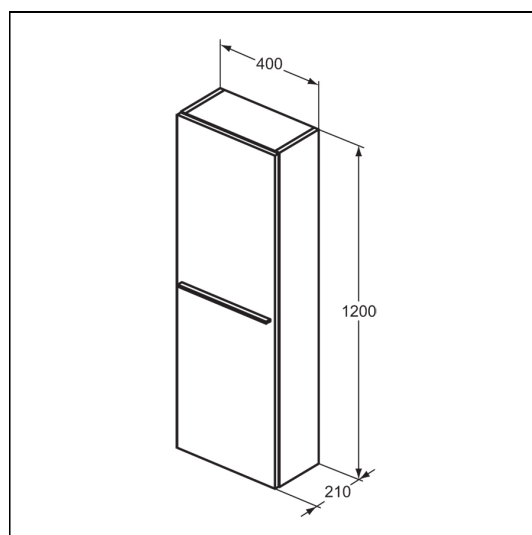

i.life S 40cm Compact Half Column Unit

ILLUSTRATED

T5289 i.life 40cm compact half column unit with 1 door

OPTIONS

T5326 i.life 36cm handle

ILLUSTRATED PRODUCT DETAILS

Materials

T5289 Mixed Material

Finishes

T5289 Matt White (DU)

Designer

Palomba Serafini Associati

FINISH OPTIONS

Standards

EN 14749:2005

Special Notes

Furniture units should be installed in a bathroom with adequate ventilation. Mounting kit included. Always use appropriate fixings to suit the type of wall. Separate handles required

FEATURES