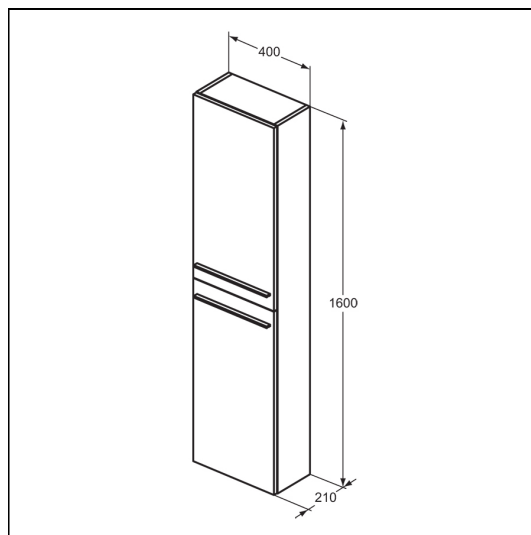

i.life S 40cm Compact Tall Column Unit

ILLUSTRATED

- T5288 i.life S 40cm compact tall column unit with 2 doors
- T5326 i.life 36cm handle

ILLUSTRATED PRODUCT DETAILS

Materials

- T5288 Mixed Material
- T5326 Mixed Material

Finishes

- T5288 Matt White (DU)
- T5326 Silk Black (XG)

Designer

Palomba Serafini Associati

FINISH OPTIONS

(DU) Matt White	(NF) Matt Sandy Beige	(NG) Matt Quartz Grey
(NH) Matt Grieger	(NV) Matt Carbon Grey	(NW) Coffee Oak
(NX) Natural Oak	(XG) Silk Black	(YE) Brushed Chrome

Standards

EN 14749:2005

Special Notes

Furniture units should be installed in a bathroom with adequate ventilation. Mounting kit included. Always use appropriate fixings to suit the type of wall. Separate handles required

FEATURES