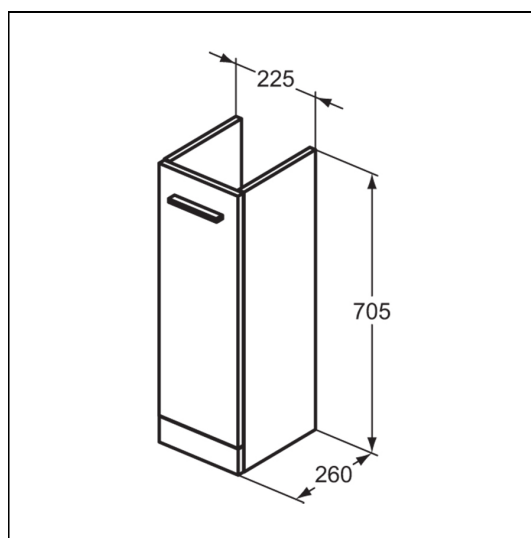

i.life A 23cm Pedestal Washbasin Unit

ILLUSTRATED

- **T5266** i.life A 23cm pedestal washbasin unit with 1 door (separate handles required)
- **E2461** i.life A 40 cm handrinse basin, 1 taphole
- **E0157** Wall fixing set
- **BD208** Ceraplan single lever mini basin mixer
- **S8910** Trap 1¼" plastic bottle, 75mm seal, multi-purpose outlet
- **T5324** i.life 15cm handle

ILLUSTRATED PRODUCT DETAILS

Sizes

E2461 w:400 x d:360

Weights

E2461 10.60 KG

E0157 0.16 KG

BD208 1.40 KG

S8910 0.20 KG

Materials

T5266 Mixed Material

E2461 Vitreous China

E0157 Metal

BD208 Chrome Plated Brass

S8910 Plastic

T5324 Mixed Material

Finishes

T5266 Matt White (DU)

E2461 White (01)

E0157 Neutral / No Finish (67)

BD208 Chrome (AA)

S8910 Neutral / No Finish (67)

T5324 Silk Black (XG)

Flow rates

BD208 5 Litres per minute @ 3 bar pressure

Designer

Palomba Serafini Associati