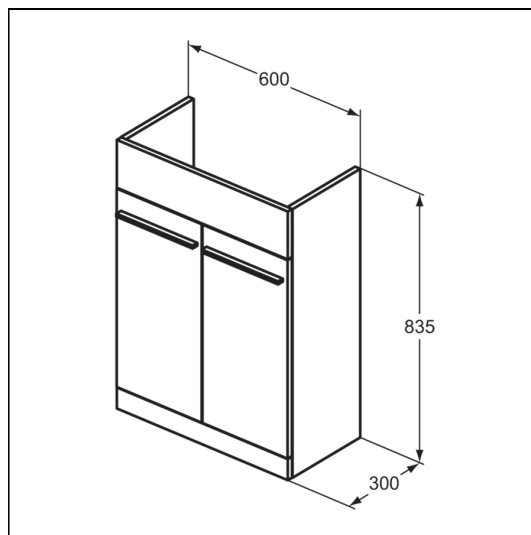

Designer

Palomba Serafini Associati

FINISH OPTIONS

 (DU) Matt White	 (NF) Matt Sandy Beige	 (NG) Matt Quartz Grey
 (NH) Matt Grieger	 (NV) Matt Carbon Grey	 (NW) Coffee Oak
 (NX) Natural Oak	 (XG) Matt Black	 (YE) Brushed Chrome

Standards

EN 14749:2005

Special Notes

E: info@idealspec.co.uk | T: 0870 122 8822 | F: 0870 122 8282 | www.idealspec.co.uk

Ideal Standard (UK) Ltd. makes every effort to ensure that the information provided on its website is accurate. However, we cannot guarantee this, and accept no liability for any information or advice given via its website.