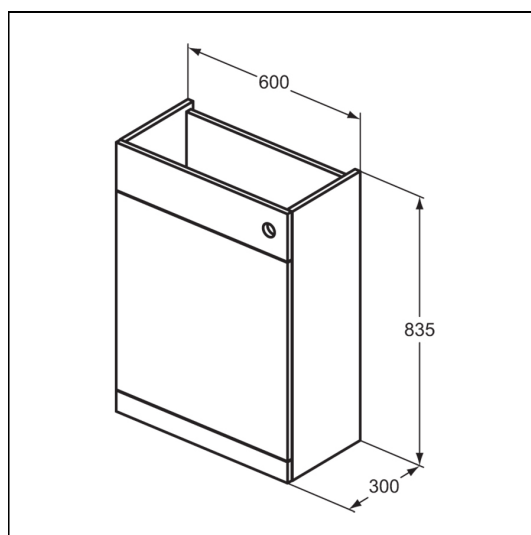

Designer

Palomba Serafini Associati