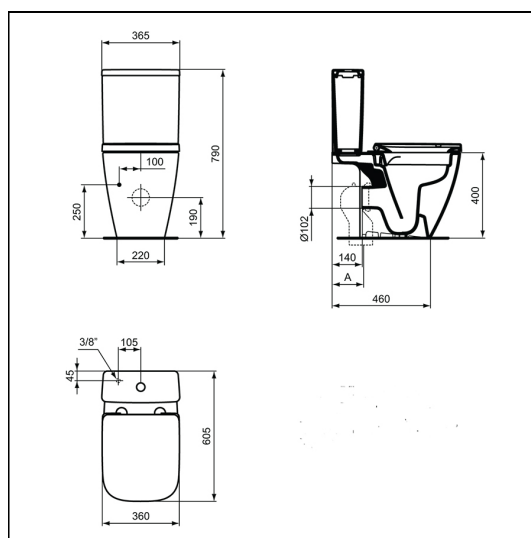

i.life S Compact Close Coupled WC Bowl

ILLUSTRATED

- **T5198** i.life S compact close coupled wc bowl with horizontal outlet and rims+ technology
- **E2492** i.life S close coupled compact cistern 4/2.6 litre dual flush valve, bottom supply and internal overflow
- **T4737** i.life S toilet seat and cover, compact, slow close

OPTIONS

- **E2491** i.life S close coupled compact cistern 6/4 litre dual flush valve, bottom supply and internal overflow
- **E2493** i.life close coupled corner cistern 6/4 dual flush valve, bottom supply and internal overflow
- **T4736** i.life S toilet seat and cover, compact
- **S4300** Panekta outlet connector to convert horizontal outlet wcs to S or turned P trap
- **S4305** Panekta outlet connector to convert horizontal outlet wcs to P trap

ILLUSTRATED PRODUCT DETAILS

Weights

T4737 1.80 KG

Materials

- **T5198** Vitreous China
- **E2492** Vitreous China
- **T4737** Mixed Material

Finishes

- **T5198** ☐ White (01)
- **E2492** ☐ White (01)
- **T4737** ☐ White (01)

Capacity

E2492 4.0 litres

Designer

Palomba Serafini Associati

Standards

WC bowl to BS EN 997 and BS EN 33

Special Notes

WC screwed to floor using concealed brackets (supplied) and cistern screwed to wall.

FEATURES