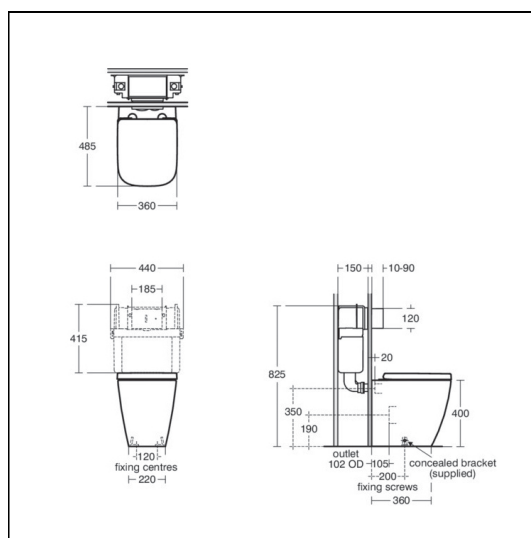

ACCREDITATIONS

S3643(67)

FEATURES