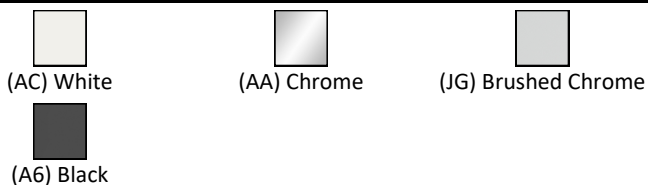

i.life S Compact Back To Wall WC Bowl

ILLUSTRATED

- **T5197** i.life S compact back to wall wc bowl with horizontal outlet and rims+ technology
- **R0428** ProSys 150 depth WC cistern, mechanical, front or top actuation CL2, Furniture Height (820mm)
- **T4737** i.life S toilet seat and cover, compact, slow close
- **R0121** Oleas M2 mechanical dual flushplate Ideal Standard - white

OPTIONS

- **S3643** Conceala 2 4.5/3 or 4/2.6 litre cistern, dual flush valve, side supply, internal overflow, alternative height plastic flushbends, no flushplate/button
- **T4736** i.life S toilet seat and cover, compact
- **S4399** Contemporary flush plate dual flush for Conceala 2 cisterns

ILLUSTRATED PRODUCT DETAILS

Weights

- **R0428** 2.96 KG
- **T4737** 1.80 KG
- **R0121** 0.34 KG

Materials

- **T5197** Vitreous China
- **R0428** Mixed Material
- **T4737** Mixed Material
- **R0121** Mixed Material

Finishes

- **T5197** White (01)
- **R0428** Neutral / No Finish (67)
- **T4737** White (01)
- **R0121** White (AC)

Designer

Palomba Serafini Associati

FINISH OPTIONS

Standards

WC bowl to BS EN 997 and BS EN 33

Special Notes

WC bowl screwed to floor using concealed brackets (supplied). Can be used with i.life furniture WC units. Oleas, Solea, Altes & Symfo are compatible with Prosys cisterns only. Please see flushplate section for full finish/colour options.