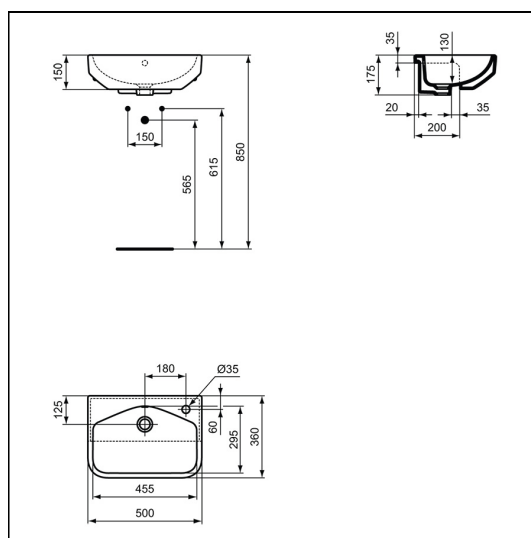

ILLUSTRATED PRODUCT DETAILS

Sizes

T5195 w:500 x d:360

Weights

T5195 10.64 KG

BD208 1.40 KG

S8910 0.20 KG

Materials

T5195 5.10 litres

Flow rates

BD208 5 Litres per minute @ 3 bar pressure

Designer

Palomba Serafini Associati

Standards

Washbasin to BS EN 14688 and BS EN 31

Special Notes

Washbasin fixed to countertop with securing clips provided. Joint sealed with waterproof sealant (not supplied). Basin designed to work with short projection furniture to a minimum of 210mm projection allowing 10mm gap at rear to tile down onto worktop.