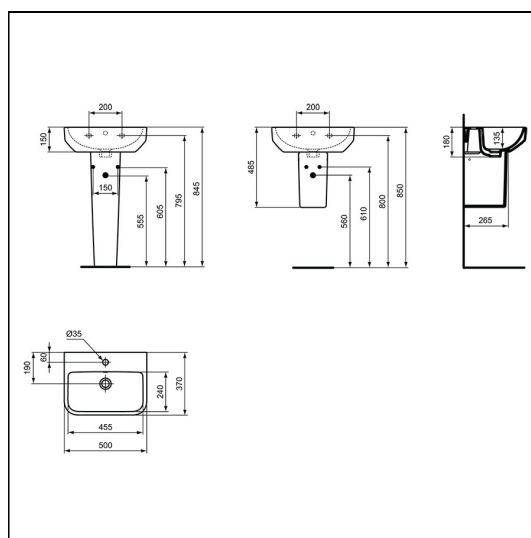

OPTIONS

- T5199** i.life S & B full pedestal

ILLUSTRATED PRODUCT DETAILS

Sizes

T5185 w:500 x d:370

Weights

T5185 12.50 KG

E0157 0.16 KG

Flow rates

BD246 5 Litres per minute @ 3 bar pressure

Designer

Palomba Serafini Associati

Standards

Washbasin to BS EN 14688 and BS EN 31

Special Notes

Washbasin wall mounted using E0157 wall fixing set with full pedestal mounted using 2 screws through the back of the basin (not supplied).