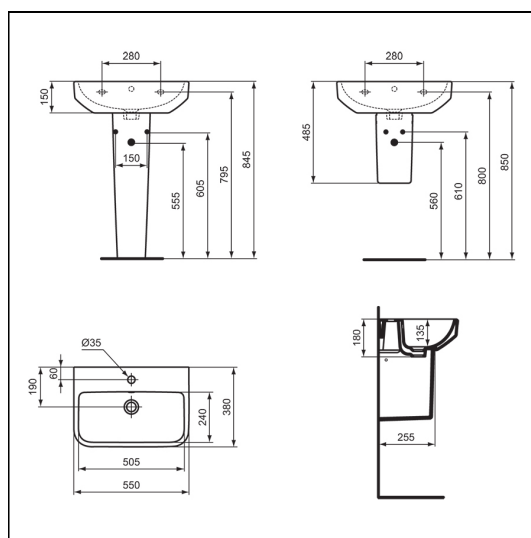

i.life S 55cm Compact Washbasin

ILLUSTRATED

- T5178** i.life S 55cm compact washbasin, 1 taphole
- T5196** i.life S semi-pedestal
- E0157** Wall fixing set
- BD246** Ceraplan single lever basin mixer, with click waste
- S8910** Trap 1¼" plastic bottle, 75mm seal, multi-purpose outlet

OPTIONS

- T5199** i.life S & B full pedestal

ILLUSTRATED PRODUCT DETAILS

Sizes

T5178 w:550 x d:380

Weights

T5178 13.10 KG
E0157 0.16 KG
BD246 1.77 KG
S8910 0.20 KG

Materials

Capacity

T5178 5.4 litres

Flow rates

BD246 5 Litres per minute @ 3 bar pressure

Designer

Palomba Serafini Associati

Standards

Washbasin to BS EN 14688 and BS EN 31

Special Notes

Washbasin wall mounted using E0157 wall fixing set with full pedestal mounted using 2 screws through the back of the basin (not supplied).

FEATURES