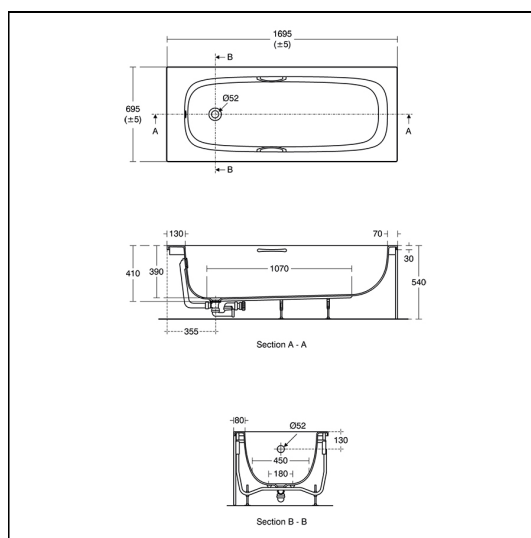

i.life 170cm x 70cm Rectangular Idealform Water Saving Bath

ILLUSTRATED

- **T4782** i.life 170cm x 70cm rectangular idealform water saving bath with chrome handgrip, no taphole
- **T4828** i.life Fixation Set
- **BD264** Ceraplan dual control bath filler
- **E3194** Unilux 170cm front panel
- **E3169** Unilux 70cm end panel
- **S8970** Trap 1½" plastic P with 75mm seal, multi-purpose outlet suitable for plastic and BS copper pipe
- **E1486** Luxury bath pop-up waste and overflow
- **A5901** TMV thermostatic mixing valve, 22mm

ILLUSTRATED PRODUCT DETAILS

Weights

- **T4782** 20.50 KG
- **BD264** 2.39 KG
- **E3194** 3.65 KG
- **E3169** 2.58 KG
- **S8970** 1.00 KG
- **A5901** 0.60 KG

Materials

- **T4782** Acrylic
- **T4828** Acrylic
- **BD264** Chrome Plated Brass
- **E3194** Acrylic
- **E3169** Acrylic
- **S8970** Plastic
- **E1486** Mixed Material
- **A5901** Chrome Plated Metal

Finishes

- **T4782** White (01)
- **T4828** White (01)
- **BD264** Chrome (AA)
- **E3194** White (01)
- **E3169** White (01)
- **S8970** Neutral / No Finish (67)
- **E1486** Chrome (AA)
- **A5901** Chrome (AA)

Capacity

- **T4782** 139.0 litres (to overflow)

Designer

Palomba Serafini Associati

Standards

EN 198:2008. EN 14516

FEATURES