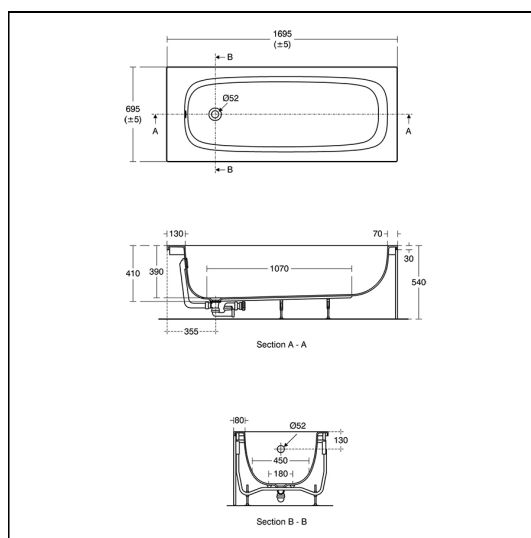

i.life 170cm x 70cm Rectangular Idealform Water Saving Bath

ILLUSTRATED

- T4781** i.life 170cm x 70cm rectangular idealform water saving bath with no taphole
- T4828** i.life Fixation Set
- BD264** Ceraplan dual control bath filler
- E3194** Unilux 170cm front panel
- E3169** Unilux 70cm end panel
- S8970** Trap 1½" plastic P with 75mm seal, multi-purpose outlet suitable for plastic and BS copper pipe
- E1486** Luxury bath pop-up waste and overflow
- A5901** TMV thermostatic mixing valve, 22mm

ILLUSTRATED PRODUCT DETAILS

Weights

- T4781** 19.60 KG
- BD264** 2.39 KG
- E3194** 3.65 KG
- E3169** 2.58 KG
- S8970** 1.00 KG
- A5901** 0.60 KG

Materials

- T4781** Acrylic
- T4828** Acrylic
- BD264** Chrome Plated Brass
- E3194** Acrylic
- E3169** Acrylic
- S8970** Plastic
- E1486** Mixed Material
- A5901** Chrome Plated Metal

Capacity

- T4781** 139.0 litres (to overflow)

Designer

Palomba Serafini Associati

Standards

EN 198:2008. EN 14516

FEATURES