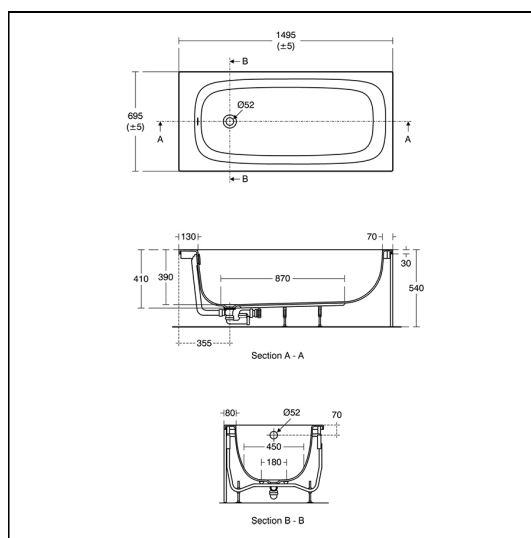

i.life 150cm x 70cm Rectangular Idealform Bath

ILLUSTRATED

T4770	i.life 150cm x 70cm rectangular idealform bath with no taphole
T4828	i.life Fixation Set
BD264	Ceraplan dual control bath filler
E4796	Unilux Plus+ 150cm front panel
E3169	Unilux 70cm end panel
S8970	Trap 1½" plastic P with 75mm seal, multi-purpose outlet suitable for plastic and BS copper pipe
E1486	Luxury bath pop-up waste and overflow
A5901	TMV thermostatic mixing valve, 22mm

ILLUSTRATED PRODUCT DETAILS

Weights

T4770	17.50 KG
BD264	2.39 KG
E4796	3.30 KG
E3169	2.58 KG
S8970	1.00 KG
A5901	0.60 KG

Materials

T4770	Acrylic
T4828	Acrylic
BD264	Chrome Plated Brass
E4796	Acrylic
E3169	Acrylic
S8970	Plastic
E1486	Mixed Material
A5901	Chrome Plated Metal

Finishes

T4770		White (01)
T4828		White (01)
BD264		Chrome (AA)
E4796		White (01)
E3169		White (01)
S8970		Neutral / No Finish (67)
E1486		Chrome (AA)
A5901		Chrome (AA)

Capacity

T4770	150.0 litres (to overflow)

Designer

Palomba Serafini Associati

Standards

EN 198:2008. EN 14516

FEATURES