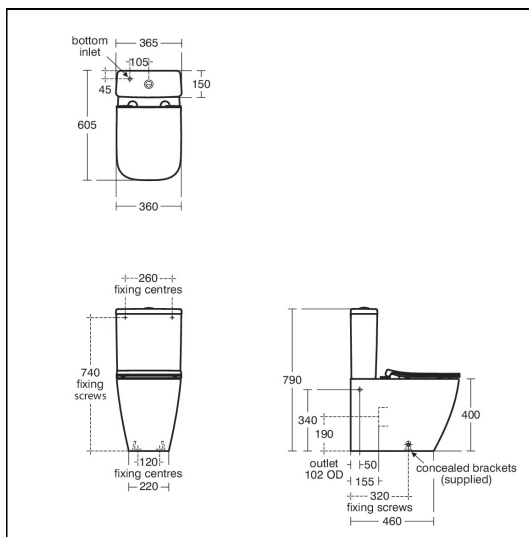

i.life S Compact Close Coupled Back To Wall WC Bowl

ILLUSTRATED

- T4597** i.life S compact close coupled back to wall wc bowl with horizontal outlet and rims+ technology
- E2492** i.life S close coupled compact cistern 4/2.6 litre dual flush valve, bottom supply and internal overflow
- T4737** i.life S toilet seat and cover, compact, slow close

OPTIONS

- E2491** i.life S close coupled compact cistern 6/4 litre dual flush valve, bottom supply and internal overflow
- E2493** i.life close coupled corner cistern 6/4 dual flush valve, bottom supply and internal overflow
- T4736** i.life S toilet seat and cover, compact
- S4300** Panekta outlet connector to convert horizontal outlet wcs to S or turned P trap
- S4305** Panekta outlet connector to convert horizontal outlet wcs to P trap

ILLUSTRATED PRODUCT DETAILS

Weights

T4737 1.80 KG

Materials

- T4597** Vitreous China
- E2492** Vitreous China
- T4737** Mixed Material

Finishes

- T4597** White (01)
- E2492** White (01)
- T4737** White (01)

Capacity

E2492 4.0 litres

Designer

Palomba Serafini Associati

Standards

WC bowl to BS EN 997 and BS EN 33

Special Notes

WC screwed to floor using concealed brackets (supplied) and cistern screwed to wall.