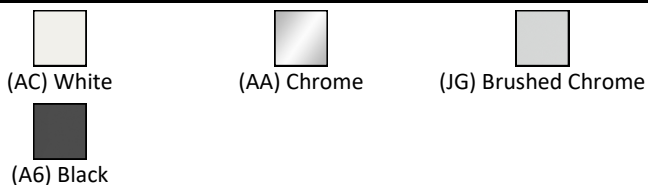

OPTIONS

- T4736** i.life S toilet seat and cover, compact

ILLUSTRATED PRODUCT DETAILS

Weights

- T4592** 11.90 KG
- T4737** 1.80 KG
- R0121** 0.34 KG
- R0153** 12.20 KG

Materials

- T4592** Vitreous China
- T4737** Mixed Material
- R0121** Mixed Material
- R0153** Mixed Material

Finishes

- T4592**  White (01)
- T4737**  White (01)
- R0121**  White (AC)
- R0153**  Neutral / No Finish (67)

Designer

Palomba Serafini Associati

FINISH OPTIONS

Standards

WC pan to BS EN 997 and BS EN 33

Special Notes