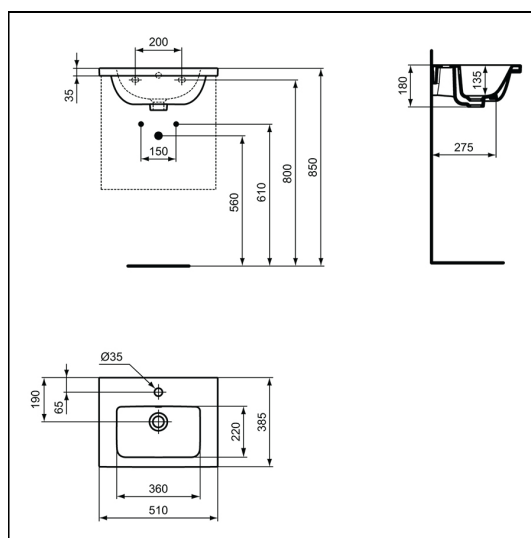

i.life S 50cm Compact Vanity Washbasin

ILLUSTRATED

- **T4591** i.life S 50cm compact vanity washbasin, 1 taphole
- **E0157** Wall fixing set
- **BD246** Ceraplan single lever basin mixer, with click waste
- **E0079** Trap 1¼" Contemporary metal bottle, 75mm seal

ILLUSTRATED PRODUCT DETAILS

Sizes

T4591 w:510 x d:385

Weights

T4591 11.90 KG

E0157 0.16 KG

BD246 1.77 KG

E0079 1.45 KG

Materials

T4591 Fine Fireclay

E0157 Metal

BD246 Chrome Plated Brass

E0079 Chrome Plated Metal

Finishes

T4591 White (01)

E0157 Neutral / No Finish (67)

BD246 Chrome (AA)

E0079 Chrome (AA)

Capacity

T4591 3.80 litres

Flow rates

BD246 5 Litres per minute @ 3 bar pressure

Designer

Palomba Serafini Associati

Standards

Washbasin to BS EN 14688 and BS EN 31

Special Notes

Washbasin wall mounted using E0157 wall fixing set or supplied on dedicated furniture units. When fitted to furniture washbasin must be secured with the E0157 fixing set.

FEATURES