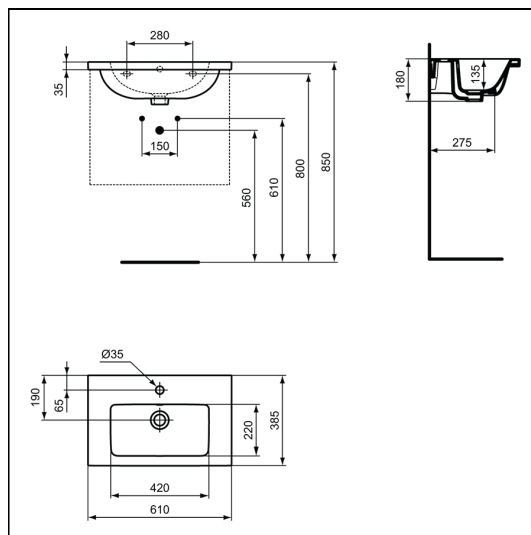

i.life S 60cm Compact Vanity Washbasin

ILLUSTRATED

- **T4590** i.life 60cm compact vanity washbasin, 1 taphole
- **E0157** Wall fixing set
- **BD246** Ceraplan single lever basin mixer, with click waste
- **E0079** Trap 1¼" Contemporary metal bottle, 75mm seal

ILLUSTRATED PRODUCT DETAILS

Sizes

T4590 w:610 x d:385

Weights

T4590 13.80 KG

E0157 0.16 KG

BD246 1.77 KG

E0079 1.45 KG

Materials

T4590 Fine Fireclay

E0157 Metal

BD246 Chrome Plated Brass

E0079 Chrome Plated Metal

Finishes

T4590 White (01)

E0157 Neutral / No Finish (67)

BD246 Chrome (AA)

E0079 Chrome (AA)

Capacity

T4590 4.9 litres

Flow rates

BD246 5 Litres per minute @ 3 bar pressure

Designer

Palomba Serafini Associati

Standards

Washbasin to BS EN 14688 and BS EN 31

Special Notes

Washbasin wall mounted using E0157 wall fixing set or supplied on dedicated furniture units. When fitted to furniture washbasin must be secured with the E0157 fixing set.

FEATURES