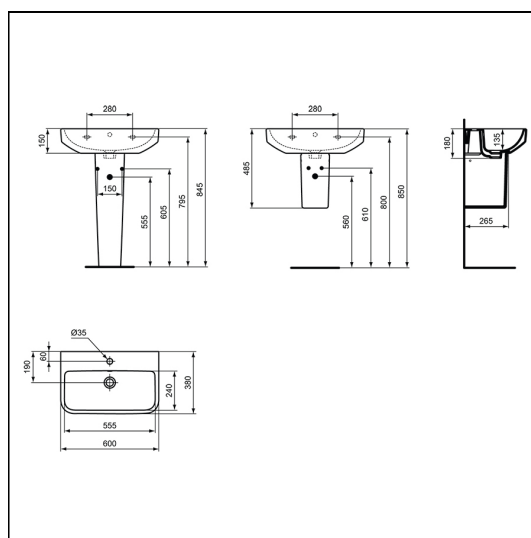

i.life S 60cm Compact Washbasin

ILLUSTRATED

- **T4583** i.life S 60cm compact washbasin, 1 taphole
- **T5196** i.life S semi-pedestal
- **E0157** Wall fixing set
- **BD246** Ceraplan single lever basin mixer, with click waste
- **S8910** Trap 1¼" plastic bottle, 75mm seal, multi-purpose outlet

OPTIONS

- **T5199** i.life S & B full pedestal

ILLUSTRATED PRODUCT DETAILS

Sizes

T4583 w:600 x d:380

Weights

T4583 15.10 KG

E0157 0.16 KG

BD246 1.77 KG

S8910 0.20 KG

Materials

T4583 Fine Fireclay

T5196 Fine Fireclay

E0157 Metal

BD246 Chrome Plated Brass

S8910 Plastic

Finishes

T4583 White (01)

T5196 White (01)

E0157 Neutral / No Finish (67)

BD246 Chrome (AA)

S8910 Neutral / No Finish (67)

Capacity

T4583 6.5 litres

Flow rates

BD246 5 Litres per minute @ 3 bar pressure

Designer

Palomba Serafini Associati

Standards

Washbasin to BS EN 14688 and BS EN 31

Special Notes

Washbasin wall mounted using E0157 wall fixing set with full pedestal mounted using 2 screws through the back of the basin (not supplied).

FEATURES