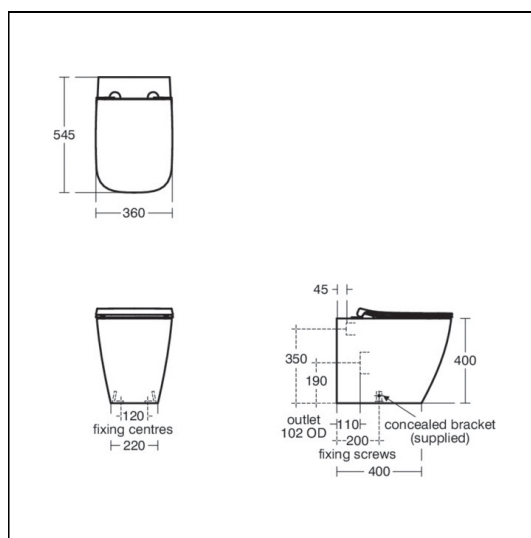

Ideal Standard i.life B Back to Wall WC Bowl

ILLUSTRATED

- E2608** Ideal Standard i.life B back to wall wc bowl with horizontal outlet and rims+ technology
- R0428** ProSys 150 depth WC cistern, mechanical, front or top actuation CL2, Furniture Height (820mm)
- T4683** Ideal Standard i.life B toilet seat and cover, slow close
- R0123** Oleas M3 mechanical dual flushplate Ideal Standard - white

OPTIONS

- S3643** Conceala 2 4.5/3 or 4/2.6 litre cistern, dual flush valve, side supply, internal overflow, alternative height plastic flushbends, no flushplate/button
- E2125** Conceala 2 concealed cistern universal height, side inlet cistern - pneumatic dual flush valve - no flushplate - 6/4 litre flush
- T4682** Ideal Standard i.life B toilet seat and cover
- S4399** Contemporary flush plate dual flush for Conceala 2 cisterns
- S4300** Panekta outlet connector to convert horizontal outlet wcs to S or turned P trap
- S4305** Panekta outlet connector to convert horizontal outlet wcs to P trap

Designer

Palomba Serafini Associati

FINISH OPTIONS

Standards

WC bowl to BS EN 997 & BS EN 33

Special Notes

WC bowl screwed to floor using concealed brackets (supplied). Can be used with i.life furniture WC units. Oleas, Solea, Altes & Symfo are compatible with Prosys cisterns only. Please see flushplate section for full finish/colour options.

ACCREDITATIONS

S3643(67)

Unified Water Label		3.0	Average Flushing Volume (Litres)

E2125(67)

Unified Water Label		6.0	Litres

E: info@idealspec.co.uk | T: 0870 122 8822 | F: 0870 122 8282 | www.idealspec.co.uk