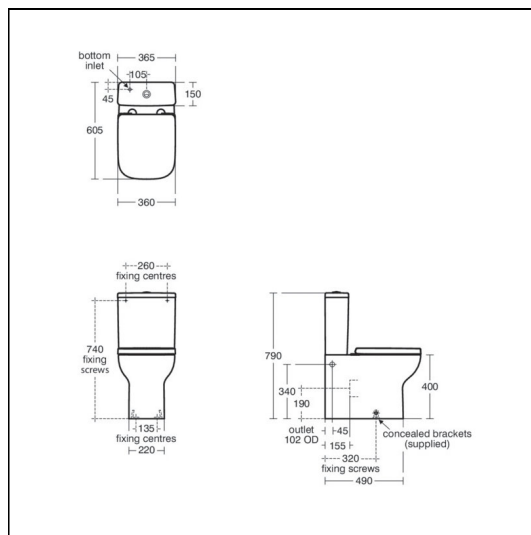

i.life A Close Coupled Back To Wall WC Bowl

ILLUSTRATED

- E2510** i.life A close coupled back to wall bowl with horizontal outlet and rims+ technology
- E2492** i.life S close coupled compact cistern 4/2.6 litre dual flush valve, bottom supply and internal overflow
- T4737** i.life S toilet seat and cover, compact, slow close

OPTIONS

- E2491** i.life S close coupled compact cistern 6/4 litre dual flush valve, bottom supply and internal overflow
- T4736** i.life S toilet seat and cover, compact
- S4300** Panekta outlet connector to convert horizontal outlet wcs to S or turned P trap
- S4305** Panekta outlet connector to convert horizontal outlet wcs to P trap

ILLUSTRATED PRODUCT DETAILS

Weights

- E2510** 27.10 KG
- T4737** 1.80 KG

Materials

- E2510** Vitreous China
- E2492** Vitreous China
- T4737** Mixed Material

Finishes

- E2510** White (01)
- E2492** White (01)
- T4737** White (01)

Capacity

- E2492** 4.0 litres

Designer

Palomba Serafini Associati

Standards

WC pan to BS EN 997 and BS EN 33

Special Notes

WC screwed to floor using concealed brackets (supplied) and cistern screwed to wall.