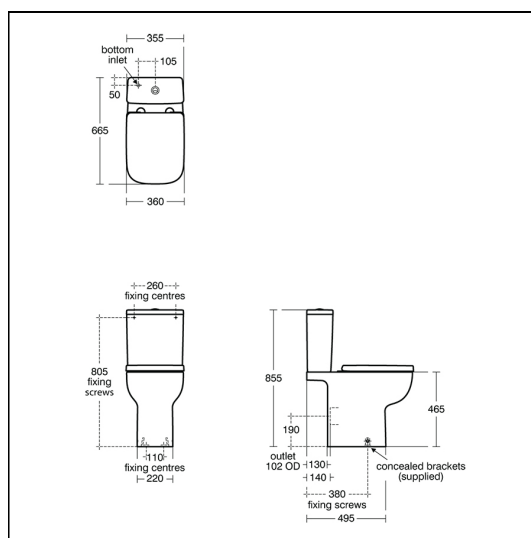

Designer

Palomba Serafini Associati

Standards

WC pan to BS EN 997 and BS EN 33

Special Notes

WC screwed to floor using concealed brackets (supplied) and cistern screwed to wall.

FEATURES