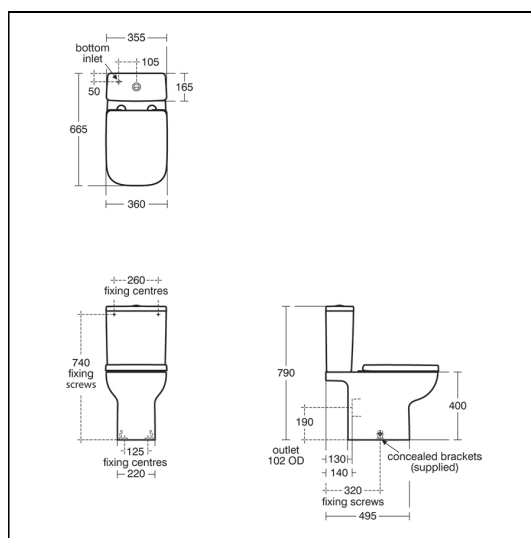

i.life A Close Coupled WC Bowl

ILLUSTRATED

- E2475** i.life A close coupled wc bowl with horizontal outlet and rimls+ technology
- E2478** i.life A close coupled cistern 4/2.6 litre dual flush valve, bottom supply and internal overflow
- T4531** i.life A toilet seat and cover, slow close

OPTIONS

- E2477** i.life A close coupled cistern 6/4 litre dual flush valve, bottom supply and internal overflow
- T4530** i.life A toilet seat and cover
- S4300** Panekta outlet connector to convert horizontal outlet wcs to S or turned P trap
- S4305** Panekta outlet connector to convert horizontal outlet wcs to P trap

ILLUSTRATED PRODUCT DETAILS

Weights

- E2475** 24.00 KG
- E2478** 11.40 KG
- T4531** 2.46 KG

Materials

- E2475** Vitreous China
- E2478** Vitreous China
- T4531** Mixed Material

Finishes

- E2475** White (01)
- E2478** White (01)
- T4531** White (01)

Capacity

- E2478** 4.0 litres

Designer

Palomba Serafini Associati

Standards

WC pan to BS EN 997 and BS EN 33

Special Notes

WC screwed to floor using concealed brackets (supplied) and cistern screwed to wall.