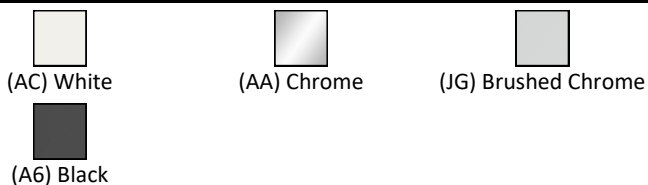

i.life A Wall Mounted WC Bowl

ILLUSTRATED

- **E2473** i.life A wall mounted wc bowl with horizontal outlet and rimls+ technology
- **T4531** i.life A toilet seat and cover, slow close
- **R0121** Oleas M2 mechanical dual flushplate Ideal Standard - white
- **R0153** ProSys 1150mm height, mechanical wall hung WC frame, 120 depth, front actuation

OPTIONS

- **T4530** i.life A toilet seat and cover

ILLUSTRATED PRODUCT DETAILS

Weights

- **E2473** 21.40 KG
- **T4531** 2.46 KG
- **R0121** 0.34 KG
- **R0153** 12.20 KG

Materials

- **E2473** Vitreous China
- **T4531** Mixed Material
- **R0121** Mixed Material
- **R0153** Mixed Material

Finishes

- **E2473** White (01)
- **T4531** White (01)
- **R0121** White (AC)
- **R0153** Neutral / No Finish (67)

Designer

Palomba Serafini Associati

FINISH OPTIONS

Standards

WC pan to BS EN 997 and BS EN 33

Special Notes

Fix the E0060 support brackets to the floor within the duct and secure the WC with bolts (supplied) and hidden fixing set provided. Screw the bolts to the back wall. Can be used with i.life furniture WC unit. Oleas, Solea, Altes & Symfo are compatible with Prosys cisterns only. Please see flushplate section for full finish/colour options.