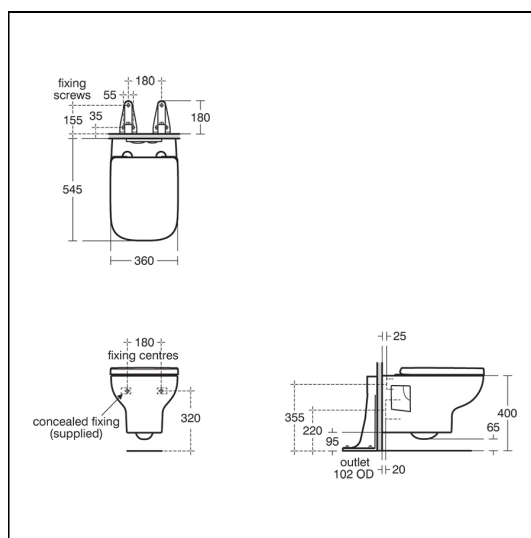

ACCREDITATIONS

FEATURES