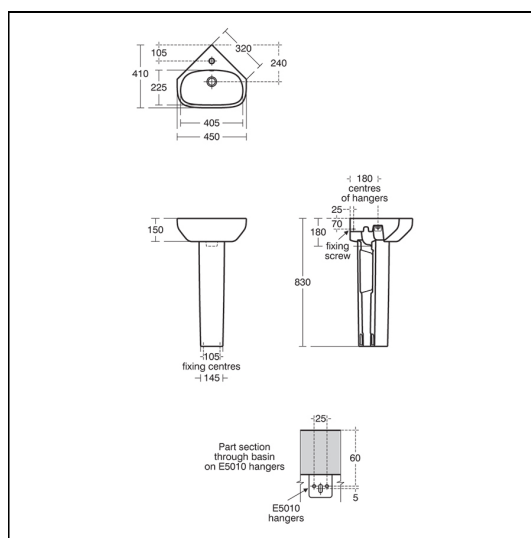

i.life A 40cm Corner Handrinse Basin

ILLUSTRATED

E2465	i.life A 40cm corner handrinse basin, 1 taphole
E2471	i.life A handrinse pedestal
E0157	Wall fixing set
BD208	Ceraplan single lever mini basin mixer
E1482	1 1/4" basin clicker waste: slotted
S8910	Trap 1 1/4" plastic bottle, 75mm seal, multi-purpose outlet

ILLUSTRATED PRODUCT DETAILS

Sizes

E2465 w:450 x d:410

Weights

E2465 8.30 KG
E2471 10.20 KG
E0157 0.16 KG
BD208 1.40 KG
S8910 0.20 KG

Materials

E2465 Vitreous China
E2471 Vitreous China
E0157 Metal
BD208 Chrome Plated Brass
E1482 Chrome Plated Metal
S8910 Plastic

Finishes

E2465		White (01)
E2471		White (01)
E0157		Neutral / No Finish (67)
BD208		Chrome (AA)
E1482		Chrome (AA)
S8910		Neutral / No Finish (67)

Flow rates

BD208 5 Litres per minute @ 3 bar pressure

Designer

Palomba Serafini Associati

FINISH OPTIONS

		
(AA) Chrome	(A2) Brushed Gold	(A5) Magnetic Grey
		
(GN) Silver Storm	(XG) Silk Black	

Standards

Washbasin to BS EN 14688 and BS EN 31

Special Notes

Washbasin wall mounted using E0157 wall fixing set with full pedestal mounted using 2 screws through the back of the basin (not supplied).