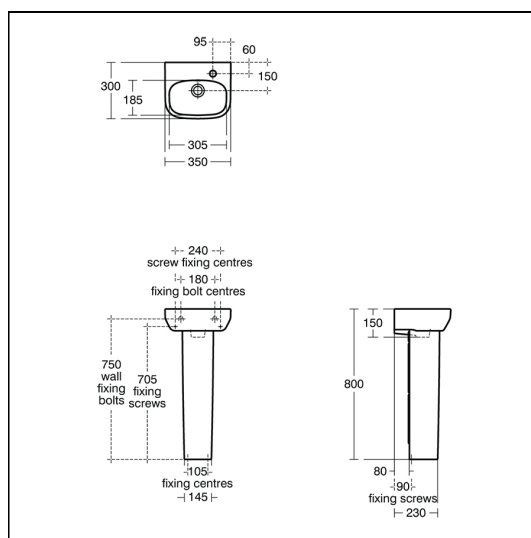

i.life A 35cm Handrinse Basin

ILLUSTRATED

E2463	i.life A 35cm handrinse basin, 1 taphole, right hand
E2471	i.life A handrinse pedestal
E0157	Wall fixing set
BD208	Ceraplan single lever mini basin mixer
E1482	1 1/4" basin clicker waste: slotted
S8910	Trap 1 1/4" plastic bottle, 75mm seal, multi-purpose outlet

OPTIONS

E2472	i.life A handrinse semi-pedestal
--------------	----------------------------------

ILLUSTRATED PRODUCT DETAILS

Sizes

E2463	w:350 x d:300
--------------	---------------

Weights

E2463	7.60 KG
E2471	10.20 KG
E0157	0.16 KG
BD208	1.40 KG
S8910	0.20 KG

Flow rates

BD208	5 Litres per minute @ 3 bar pressure
--------------	--------------------------------------

Designer

Palomba Serafini Associati

FINISH OPTIONS

		
(AA) Chrome	(A2) Brushed Gold	(A5) Magnetic Grey
		
(GN) Silver Storm	(XG) Silk Black	

Standards

Washbasin to BS EN 14688 and BS EN 31

Special Notes

Washbasin wall mounted using E0157 wall fixing set with full pedestal mounted using 2 screws through the back of the basin (not supplied).

FEATURES