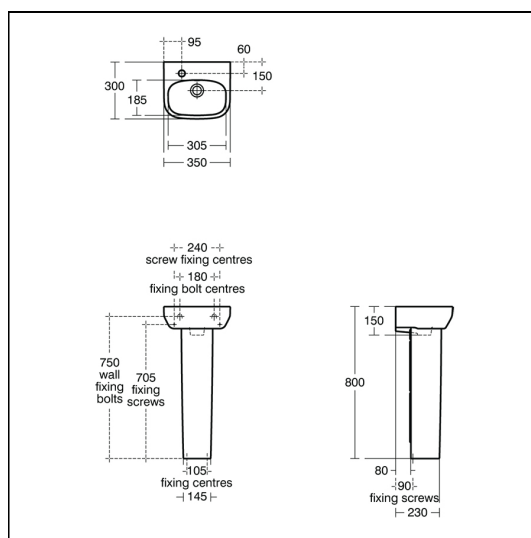

i.life A 35cm Handrinse basin

ILLUSTRATED

E2462	i.life A 35cm handrinse basin, 1 taphole, left hand
E2471	i.life A handrinse pedestal
E0157	Wall fixing set
BD208	Ceraplan single lever mini basin mixer
E1482	1 1/4" basin clicker waste: slotted
S8910	Trap 1 1/4" plastic bottle, 75mm seal, multi-purpose outlet

OPTIONS

E2472	i.life A handrinse semi-pedestal
--------------	----------------------------------

ILLUSTRATED PRODUCT DETAILS

Sizes

E2462	w:350 x d:300
--------------	---------------

Weights

E2462	7.60 KG
E2471	10.20 KG
E0157	0.16 KG
BD208	1.40 KG
S8910	0.20 KG

Flow rates

BD208	5 Litres per minute @ 3 bar pressure
--------------	--------------------------------------

Designer

Palomba Serafini Associati

FINISH OPTIONS

		
(AA) Chrome	(A2) Brushed Gold	(A5) Magnetic Grey
		
(GN) Silver Storm	(XG) Silk Black	

Standards

Washbasin to BS EN 14688 and BS EN 31

Special Notes

Washbasin wall mounted using E0157 wall fixing set with full pedestal mounted using 2 screws through the back of the basin (not supplied).

FEATURES