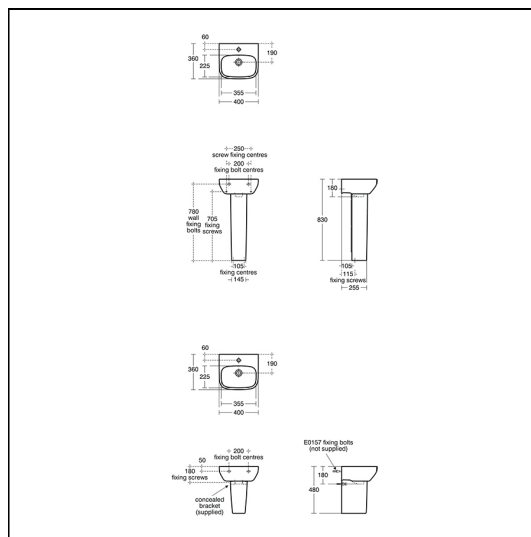

i.life A 40cm Handrinse Basin

ILLUSTRATED

- **E2461** i.life A 40cm handrinse basin, 1 taphole
- **E2471** i.life A handrinse pedestal
- **E0157** Wall fixing set
- **BD208** Ceraplan single lever mini basin mixer
- **E1482** 1 1/4" basin clicker waste: slotted
- **S8910** Trap 1 1/4" plastic bottle, 75mm seal, multi-purpose outlet

OPTIONS

- **E2472** i.life A handrinse semi-pedestal

ILLUSTRATED PRODUCT DETAILS

Sizes

E2461 w:400 x d:360

Weights

- **E2461** 10.60 KG
- **E2471** 10.20 KG
- **E0157** 0.16 KG
- **BD208** 1.40 KG
- **S8910** 0.20 KG

Materials

- **E2461** Vitreous China
- **E2471** Vitreous China
- **E0157** Metal
- **BD208** Chrome Plated Brass
- **E1482** Chrome Plated Metal
- **S8910** Plastic

Finishes

- **E2461** White (01)
- **E2471** White (01)
- **E0157** Neutral / No Finish (67)
- **BD208** Chrome (AA)
- **E1482** Chrome (AA)
- **S8910** Neutral / No Finish (67)

Flow rates

BD208 5 Litres per minute @ 3 bar pressure

Designer

Palomba Serafini Associati

FINISH OPTIONS

- (AA) Chrome
- (A2) Brushed Gold
- (A5) Magnetic Grey
- (GN) Silver Storm
- (XG) Silk Black

Standards

Washbasin to BS EN 14688 and BS EN 31

Special Notes

Washbasin wall mounted using E0157 wall fixing set with full pedestal mounted using 2 screws through the back of the basin (not supplied).

FEATURES