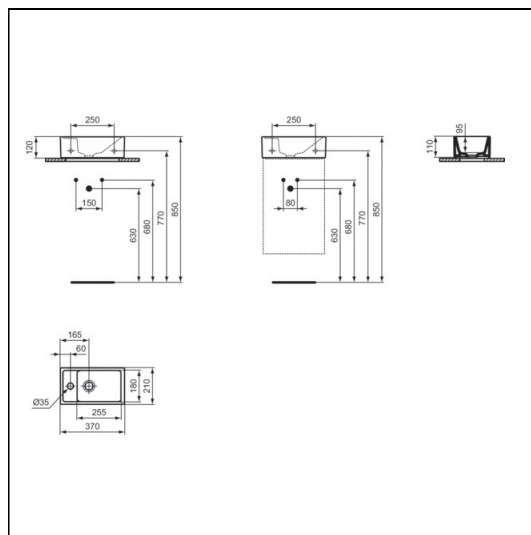

Ideal Standard i.life S 37cm Guest Washbasin

ILLUSTRATED

- **E2113** Ideal Standard i.life S 37cm guest washbasin, 1 taphole, no overflow, left hand
- **E0157** Wall fixing set
- **BD208** Ceraplan single lever mini basin mixer
- **E1483** 1 1/4" Basin clicker waste: unslotted
- **E0079** Trap 1 1/4" Contemporary metal bottle, 75mm seal

ILLUSTRATED PRODUCT DETAILS

Weights

- **E0157** 0.16 KG
- **BD208** 1.40 KG
- **E0079** 1.45 KG

Materials

- **E0157** Metal
- **BD208** Chrome Plated Brass
- **E1483** Chrome Plated Metal
- **E0079** Chrome Plated Metal

Finishes

- **E2113** White (01)
- **E0157** Neutral / No Finish (67)
- **BD208** Chrome (AA)
- **E1483** Chrome (AA)
- **E0079** Chrome (AA)

Flow rates

- **BD208** 5 Litres per minute @ 3 bar pressure

Designer

Palomba Serafini Associati

FINISH OPTIONS

- (AA) Chrome
- (A2) Brushed Gold
- (A5) Magnetic Grey
- (GN) Silver Storm
- (XG) Silk Black

Standards

Washbasin to BS EN 14688 and BS EN 31

Special Notes

Washbasin wall mounted using E0157 wall fixing set (not supplied).

ACCREDITATIONS

1810015