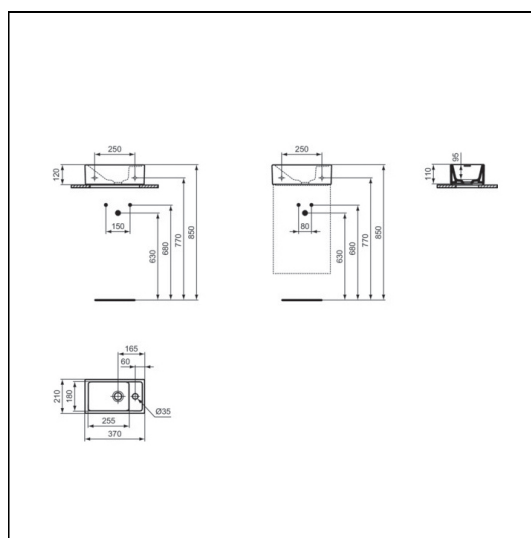

Ideal Standard i.life S 37cm Guest Washbasin

ILLUSTRATED

- **E2112** Ideal Standard i.life S 37cm guest washbasin, 1 taphole, no overflow, right hand
- **E0157** Wall fixing set
- **BD208** Ceraplan single lever mini basin mixer
- **E1483** 1 1/4" Basin clicker waste: unslotted
- **E0079** Trap 1 1/4" Contemporary metal bottle, 75mm seal

ILLUSTRATED PRODUCT DETAILS

Weights

- **E0157** 0.16 KG
- **BD208** 1.40 KG
- **E0079** 1.45 KG

Materials

- **E0157** Metal
- **BD208** Chrome Plated Brass
- **E1483** Chrome Plated Metal
- **E0079** Chrome Plated Metal

Finishes

- **E2112** White (01)
- **E0157** Neutral / No Finish (67)
- **BD208** Chrome (AA)
- **E1483** Chrome (AA)
- **E0079** Chrome (AA)

Flow rates

- **BD208** 5 Litres per minute @ 3 bar pressure

Designer

Palomba Serafini Associati

FINISH OPTIONS

(AA) Chrome	(A2) Brushed Gold	(A5) Magnetic Grey
(GN) Silver Storm	(XG) Silk Black	

Standards

Washbasin to BS EN 14688 and BS EN 31

Special Notes

Washbasin wall mounted using E0157 wall fixing set (not supplied).

ACCREDITATIONS

1810015