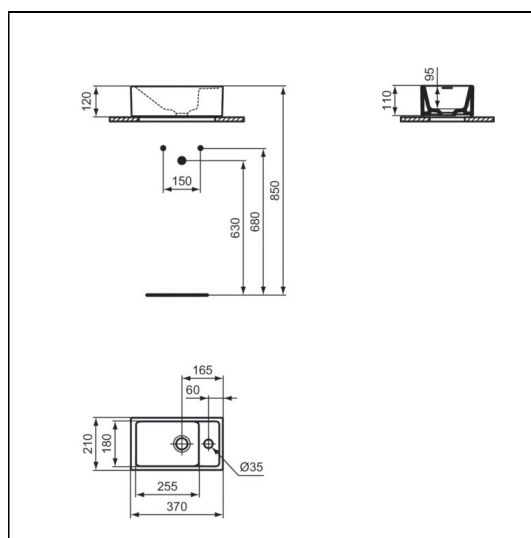

Ideal Standard i.life S 37cm Vessel Basin

ILLUSTRATED

- **E2109** Ideal Standard i.life S 37cm vessel basin, 1 taphole , no overflow
- **BD208** Ceraplan single lever mini basin mixer
- **E1483** 1 1/4" Basin clicker waste: unslotted
- **E0079** Trap 1 1/4" Contemporary metal bottle, 75mm seal

ILLUSTRATED PRODUCT DETAILS

Weights

- **BD208** 1.40 KG
- **E0079** 1.45 KG

Materials

- **BD208** Chrome Plated Brass
- **E1483** Chrome Plated Metal
- **E0079** Chrome Plated Metal

Finishes

- **E2109** White (01)
- **BD208** Chrome (AA)
- **E1483** Chrome (AA)
- **E0079** Chrome (AA)

Flow rates

- **BD208** 5 Litres per minute @ 3 bar pressure

Designer

Palomba Serafini Associati

FINISH OPTIONS

(AA) Chrome	(A2) Brushed Gold	(A5) Magnetic Grey
(GN) Silver Storm	(XG) Silk Black	

Standards

Washbasin to BS EN 14688 and BS EN 31

Special Notes

Washbasin fixed to countertop with waterproof sealant (not supplied).

ACCREDITATIONS

1810015