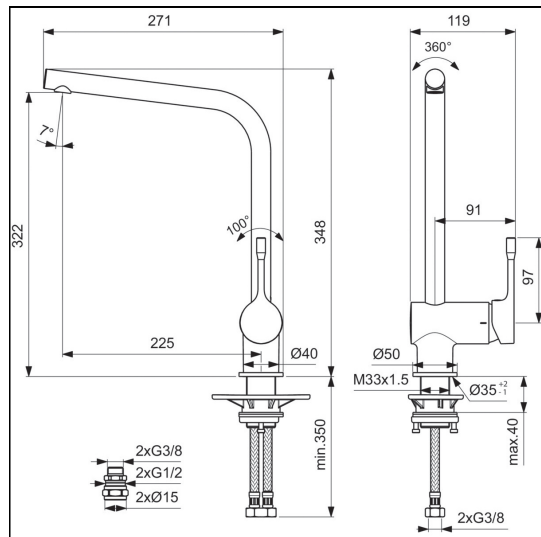

Ceralook Single Lever L-Shape Spout Kitchen Mixer

ILLUSTRATED

BD572 Ceralook single lever l-shape spout kitchen mixer

ILLUSTRATED PRODUCT DETAILS

Weights

BD572 1.44 KG

Finishes

BD572 Chrome (AA)

Materials

BD572 Chrome Plated Brass

FINISH OPTIONS

FEATURES