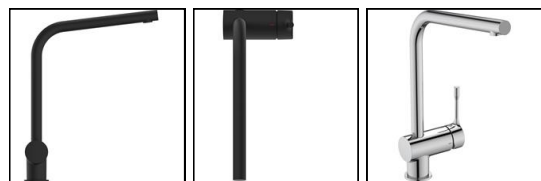

Ceralook Single Lever L-Shape Spout Kitchen Mixer

ILLUSTRATED

BD572 Ceralook single lever l-shape spout kitchen mixer

ILLUSTRATED PRODUCT DETAILS

Weights

BD572 1.44 KG

Finishes

BD572 Chrome (AA)

Materials

BD572 Chrome Plated Brass

FINISH OPTIONS

FEATURES