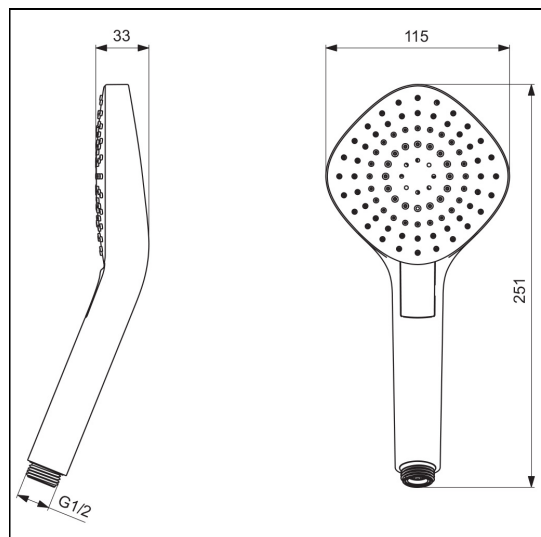

Idealrain Evo 3 Function diamond 110mm handspray

ILLUSTRATED

B2232 Idealrain Evo 3 function diamond 110mm handspray

ILLUSTRATED PRODUCT DETAILS

Weights

B2232 0.20 KG

Materials

B2232 Chrome Plated Plastic

Finishes

B2232  Chrome (AA)

Designer

Artefakt Industriekultur

Special Notes

Removable 8 litre per minute eco flow regulator.

ACCREDITATIONS

FEATURES