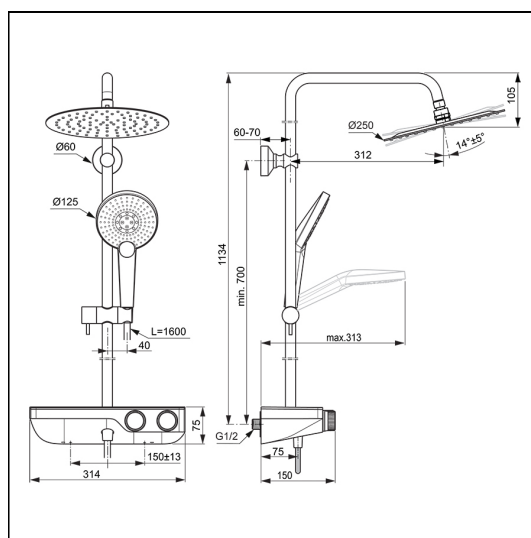

Ceratherm S200 Exposed Thermostatic Shelf Shower System

ILLUSTRATED

A7331 Ceratherm S200 dual exposed thermostatic shelf shower mixer pack with Idealrain 250mm round rainshower, 3 function Idealrain Evo Jet round handspray and 1.75m hose

ILLUSTRATED PRODUCT DETAILS

Weights

A7331 5.90 KG

Finishes

A7331  Chrome (AA)

Materials

A7331 Mixed Material

Special Notes

Removable 12 litre per minute eco flow regulator fitted in the fixed head and 8 litre per minute regulator in the handspray. Minimum operating pressure of 0.5 Bar. Supplied with S-Connection Wall Brackets.