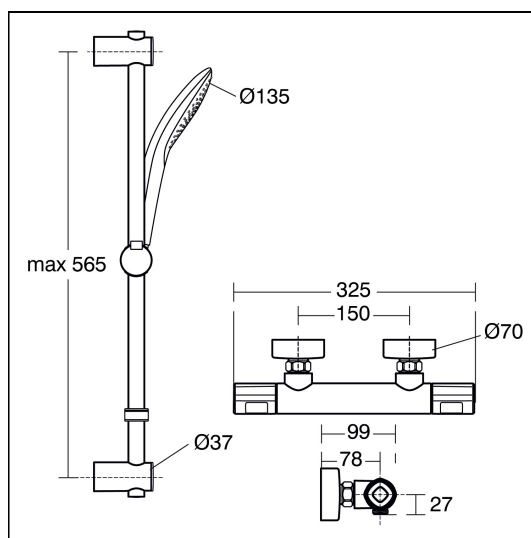

Ceratherm T100 Exposed Thermostatic Shower Mixer Pack

ILLUSTRATED

A7237 Ceratherm T100 exposed thermostatic shower mixer pack with idealrain idealrain evo jet shower kit with 3 function diamond 125mm handspray, 600mm rail and 1.75m idealflex hose

OPTIONS

A7215 Ceratherm T50 wrap over shower shelf

ILLUSTRATED PRODUCT DETAILS

Weights

A7237 2.50 KG

Finishes

A7237  Chrome (AA)

Materials

A7237 Chrome Plated Brass

Flow rates

A7237 8 Litres per minute @ 3 bar pressure

Special Notes

Removable 8 litre per minute eco flow regulator fitted in the handspray. Minimum operating pressure of 0.5 Bar