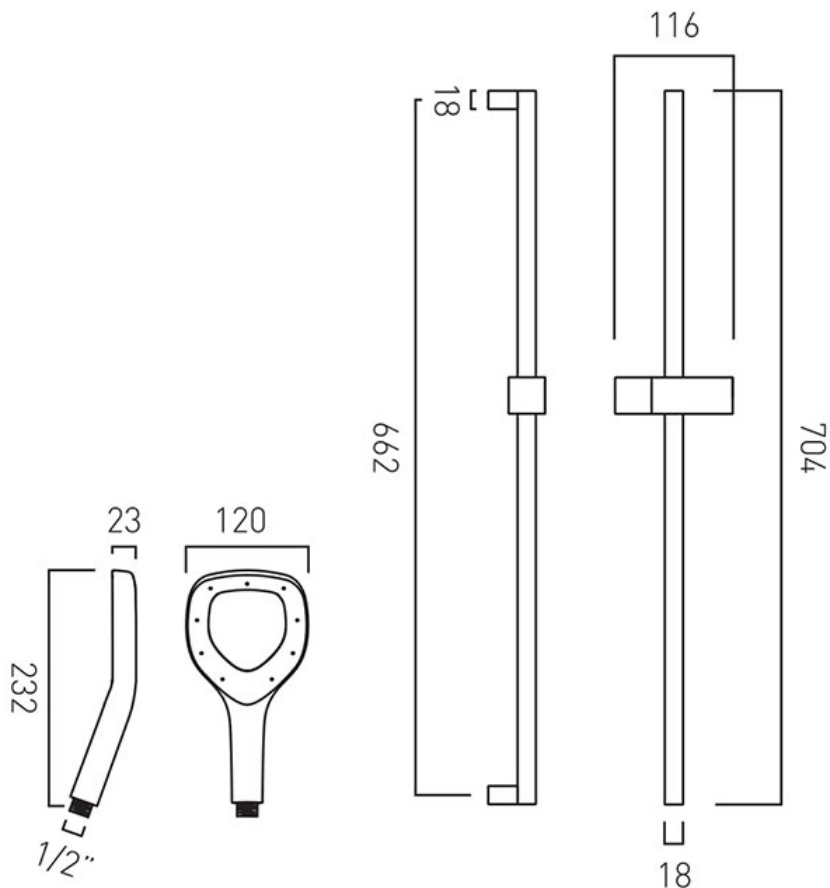

TECHNICAL DRAWING

COLLECTION:

PRODUCT CODE: HORI-SFSRK-CP

tel: 01934 744466
email: sales@vado.com
www.vado.com

where inspiration flows
taps | showering | accessories