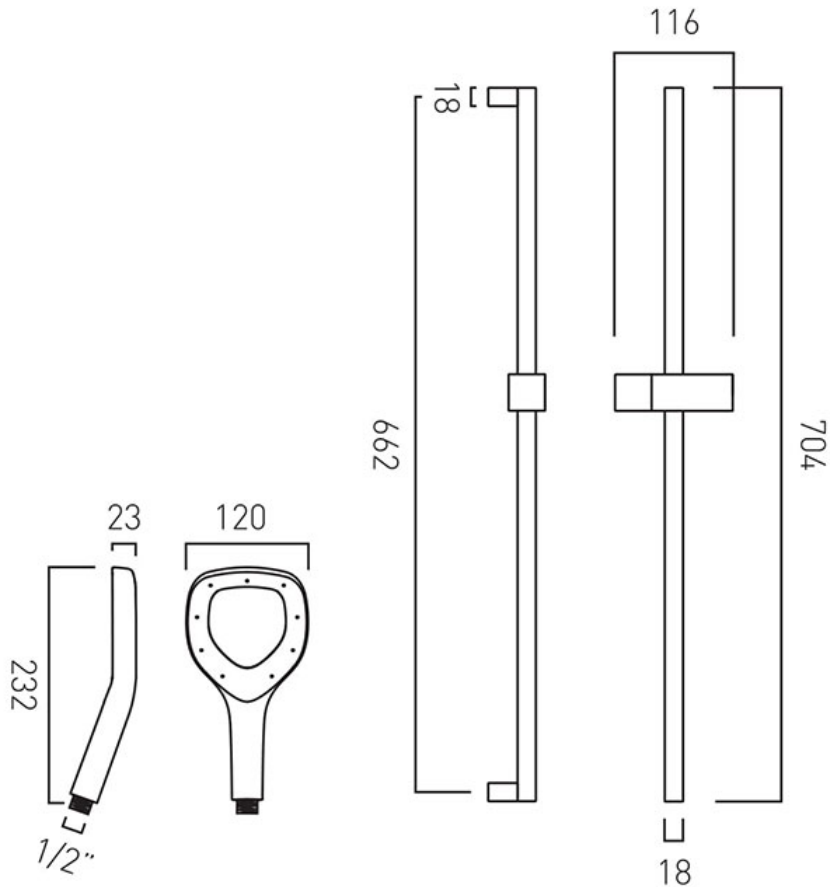

# TECHNICAL DRAWING

**COLLECTION:**

**PRODUCT CODE:** HORI-SFSRK-CP

tel: 01934 744466  
email: sales@vado.com  
www.vado.com

**where inspiration flows**  
taps | showering | accessories