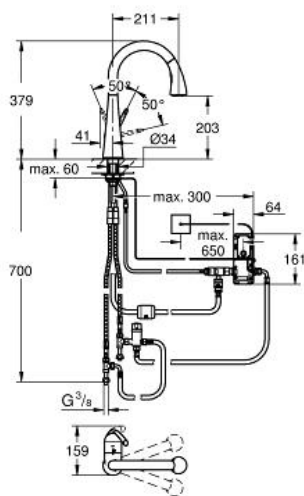

ZEDRA TOUCH  
Electronic single-lever sink mixer  
1/2"

MODEL # 30219DC1

Pure Freude  
an Wasser

GROHE

**Product Description:**

**ZEDRA TOUCH**

**Electronic single-lever sink mixer 1/2"**

**Standard Specification:**

**Touch: activation of water via skin contact**

**battery supply** 6 V lithium-battery,  
type CR-P2

CE approved

solenoid valve

fixed value mixing valve

automatically stops after 60 sec. (factory set)

type of protection IP 44

**GROHE SilkMove** 46 mm ceramic cartridge

pull-out dual spray control - switches between regular flow  
and spray

diverter: mousseur/shower jet

automatic return to mousseur

adjustable flow rate limiter

swivel tubular spout

swivel area 360°

protected against backflow

flexible connection hoses

rapid installation system

**Color:**

30219DC1 supersteel