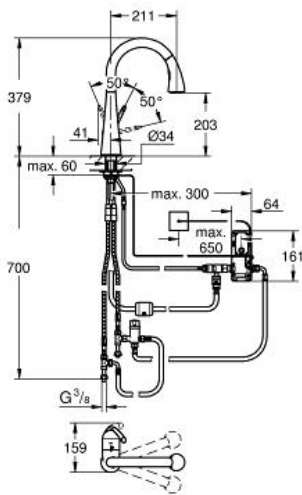

ZEDRA TOUCH
Electronic single-lever sink mixer
1/2"

MODEL # 30219001

Pure Freude
an Wasser

GROHE

Product Description:

ZEDRA TOUCH

Electronic single-lever sink mixer 1/2"

Standard Specification:

Touch: activation of water via skin contact

battery supply 6 V lithium-battery,
type CR-P2

CE approved

solenoid valve

automatically stops after 60 sec. (factory set)

type of protection IP 44

GROHE SilkMove 46 mm ceramic cartridge

pull-out dual spray control - switches between regular flow
and spray

diverter: mousseur/shower jet

automatic return to mousseur

adjustable flow rate limiter

swivel tubular spout

swivel area 360°

protected against backflow

flexible connection hoses

rapid installation system

Color:

□ 30219001 Chrome