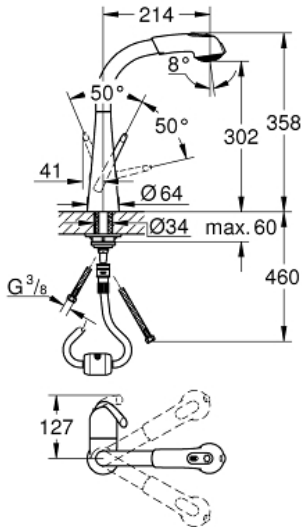

ZEDRA
Single-lever sink mixer 1/2"
MODEL # 32553SD0

Pure Freude
an Wasser

Product Description:
ZEDRA
Single-lever sink mixer 1/2"

Standard Specification:
monobloc installation, **GROHE StarLight** finish
GROHE SilkMove 46 mm ceramic cartridge
pull-out dual spray control - switches between regular flow and spray
diverter: mousseur/shower jet
automatic return to mousseur
adjustable flow rate limiter, swivel tubular spout
integrated non-return valve
protected against backflow
flexible connection hoses
rapid installation system