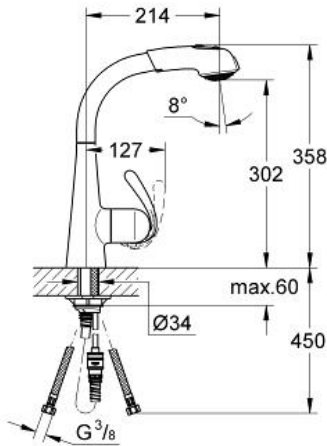

ZEDRA
Single-lever sink mixer 1/2"
MODEL # 32553000

Pure Freude
an Wasser

Product Description:
ZEDRA
Single-lever sink mixer 1/2"

Standard Specification:
monobloc installation, **GROHE StarLight** finish
GROHE SilkMove 46 mm ceramic cartridge
pull-out dual spray control - switches between regular flow and spray
diverter: mousseur/shower jet
automatic return to mousseur
adjustable flow rate limiter, swivel tubular spout
integrated non-return valve
protected against backflow
flexible connection hoses
rapid installation system

Color:
□ 32553000 Chrome